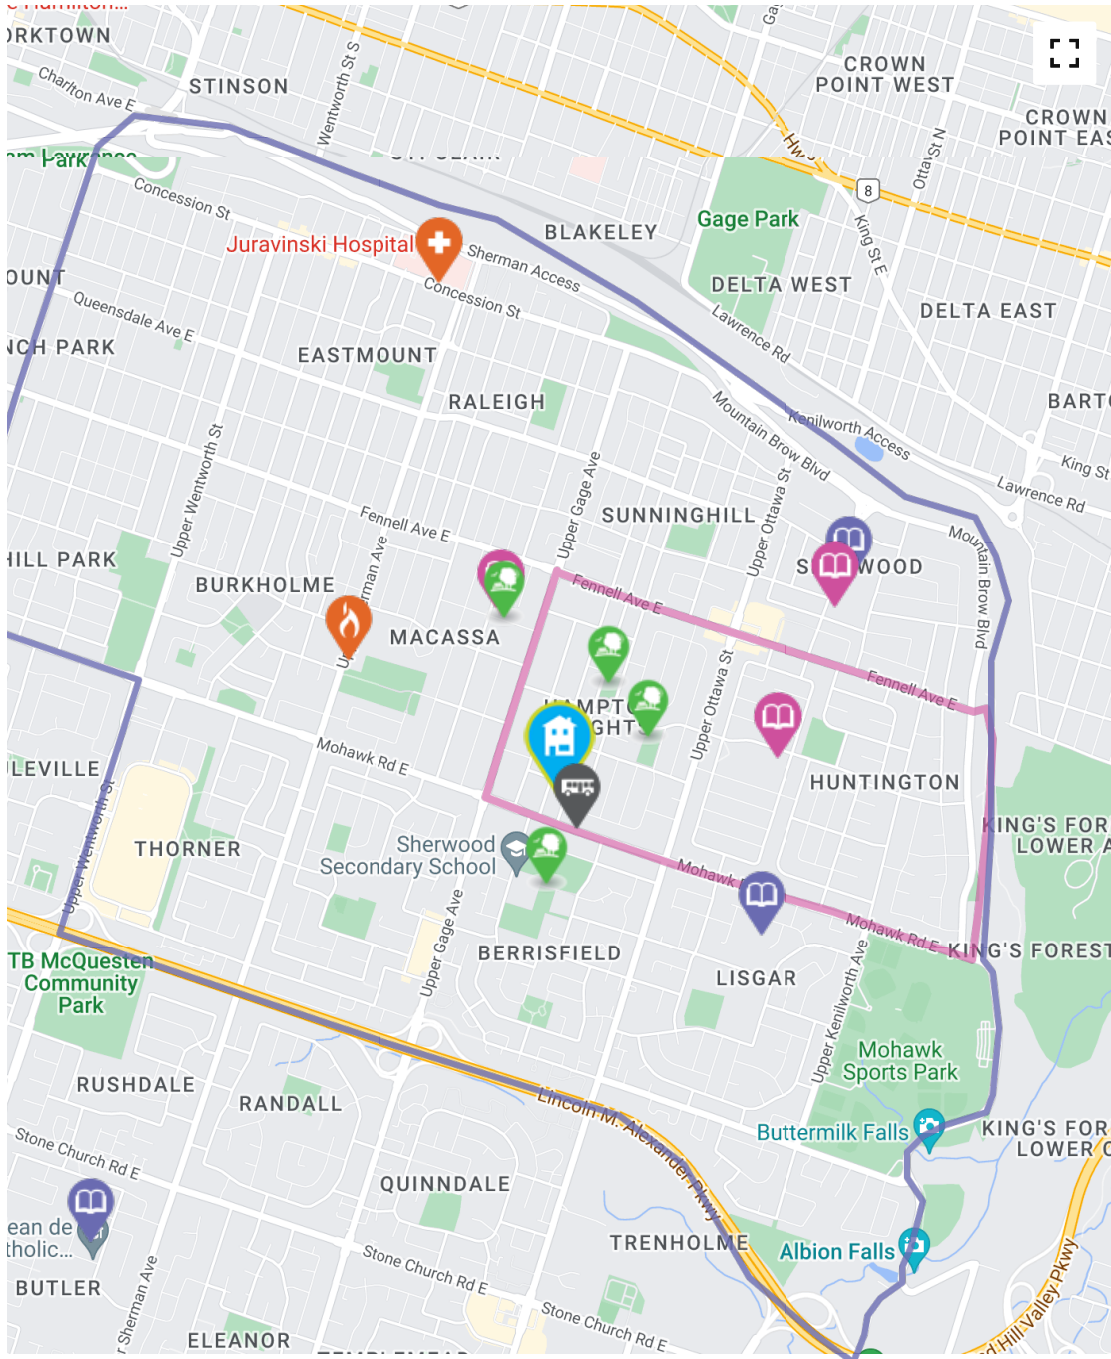

Map data ©2022 Google [Report a map error](#)

- Elementary Schools
- Middle Schools
- High Schools
- Transit
- Safety